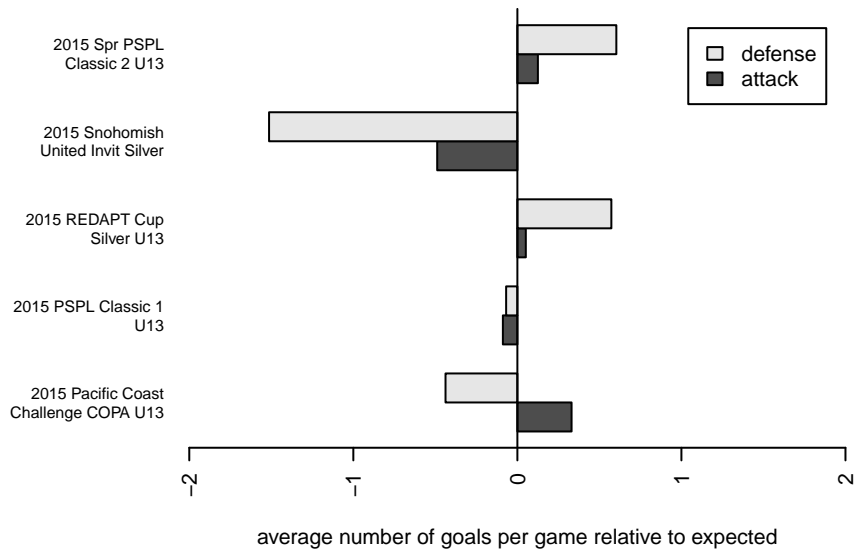

Performance relative to 13 month average