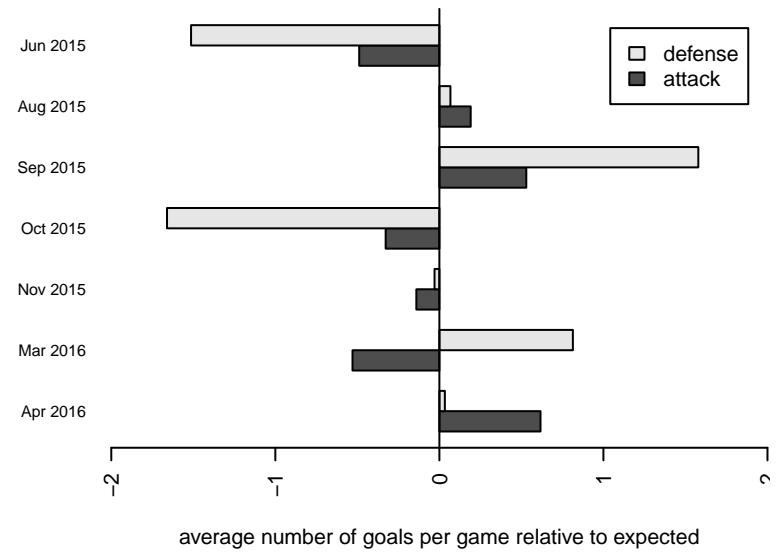

Performance relative to 13 month average