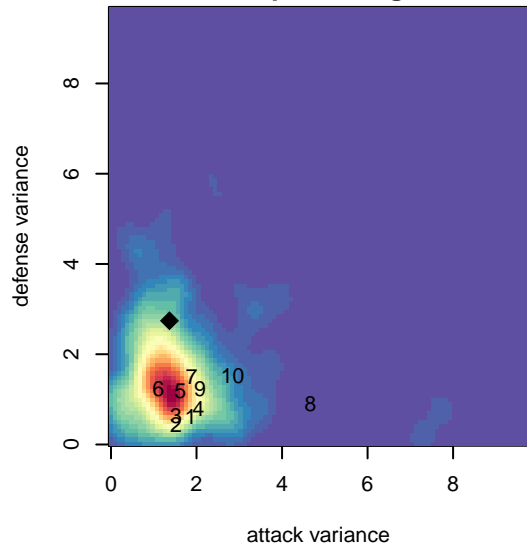

Kajumulo FC Farasi G02

Kajumulo FC
 Seattle, WA
 G02 total strength=627
 attack=0.71 defense=0.42
 fall league = PSPL Classic 1 U13
 spr league = Spr PSPL Classic 2 U13

alt names used:
 64 Farasi 02
 KAJUMULO FC FARASI (02) (WA)
 Kajumulo FC Farasi 02
 KAJUMULO FCFARASI (02)
 Kajumulo FC Farasi 02

Venues played:
 2015 Snohomish United Invt Silver
 2015 Pacific Coast Challenge COPA U13
 2015 REDAPT Cup Silver U13
 2015 PSPL Classic 1 U13
 2015 Spr PSPL Classic 2 U13

**attack and defense variance (black dot)
relative to other teams
and top 10 in region**