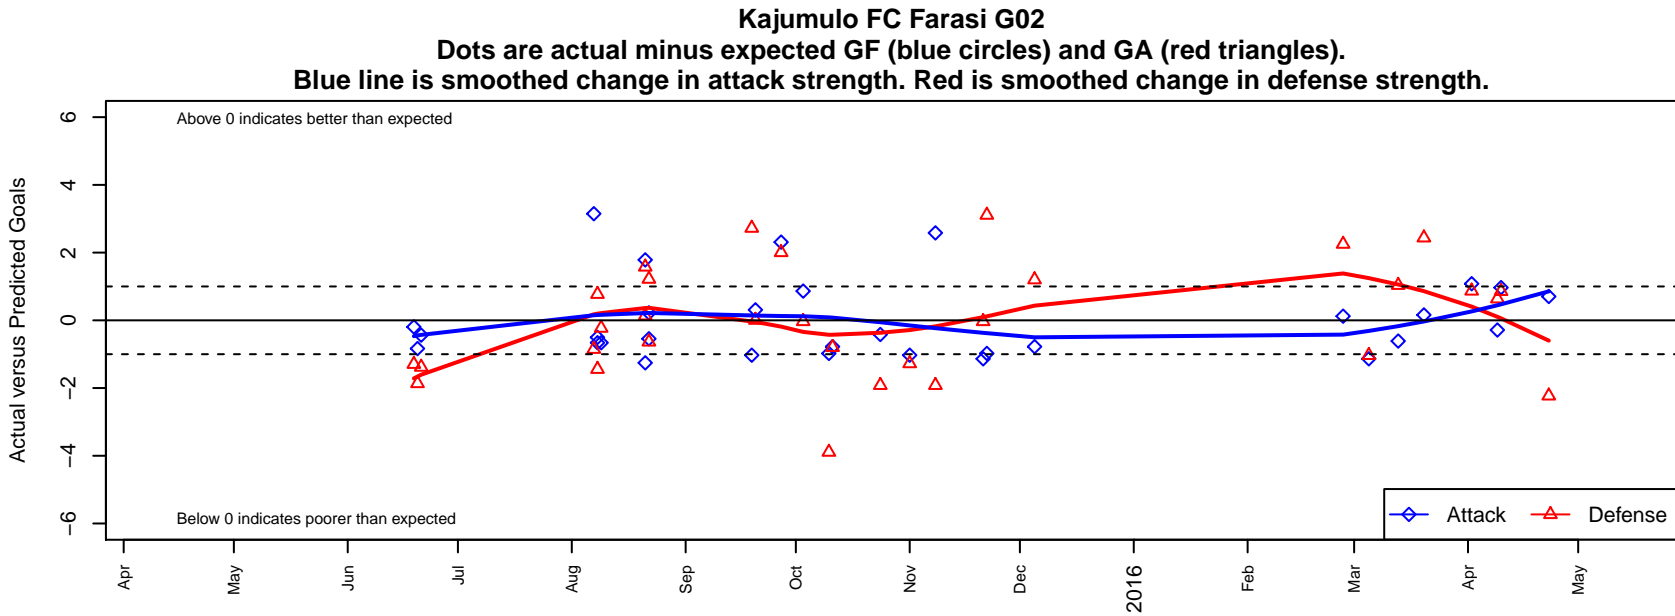

**attack and defense variance (black dot)
relative to other teams
and top 10 in region**

**attack and defense rating
relative to others at age
and all opponents in last 13 months**

Kajumulo FC Farasi G02

Kajumulo FC
Seattle, WA
G02 total strength=627
attack=0.71 defense=0.42
fall league = PSPL Classic 1 U13
spr league = Spr PSPL Classic 2 U13

alt names used:
64 Farasi 02
KAJUMULO FC FARASI (02) (WA)
Kajumulo FC Farasi 02
KAJUMULO FCFARASI (02)
Kajumulo FC Farasi 02

Venues played:
2015 Snohomish United Invt Silver
2015 Pacific Coast Challenge COPA U13
2015 REDAPT Cup Silver U13
2015 PSPL Classic 1 U13
2015 Spr PSPL Classic 2 U13