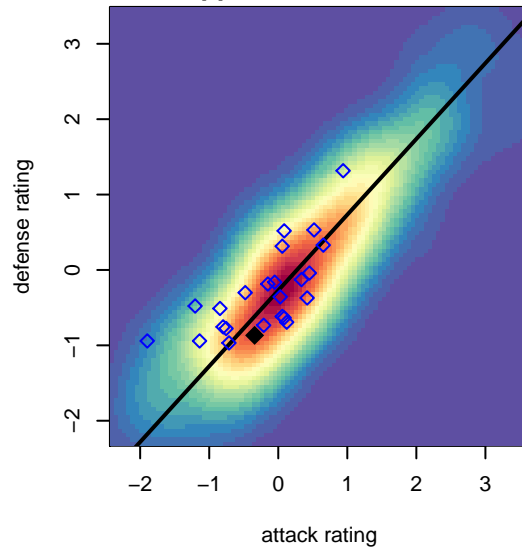

**attack and defense rating
relative to others at age
and all opponents in last 13 months**