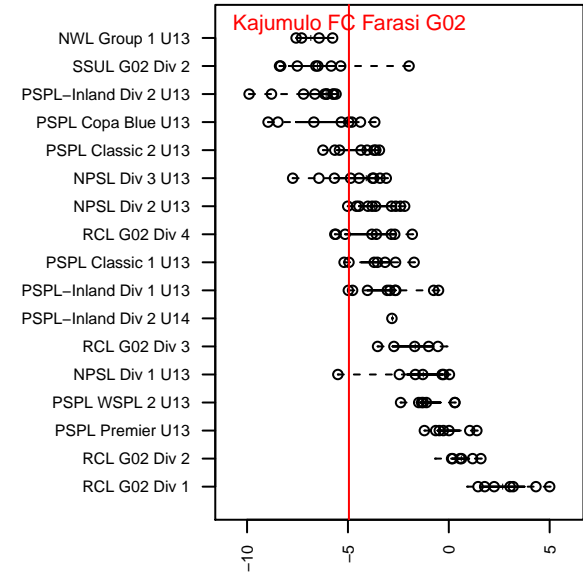

**attack and defense rating
relative to others at age
and all opponents in last 13 months**